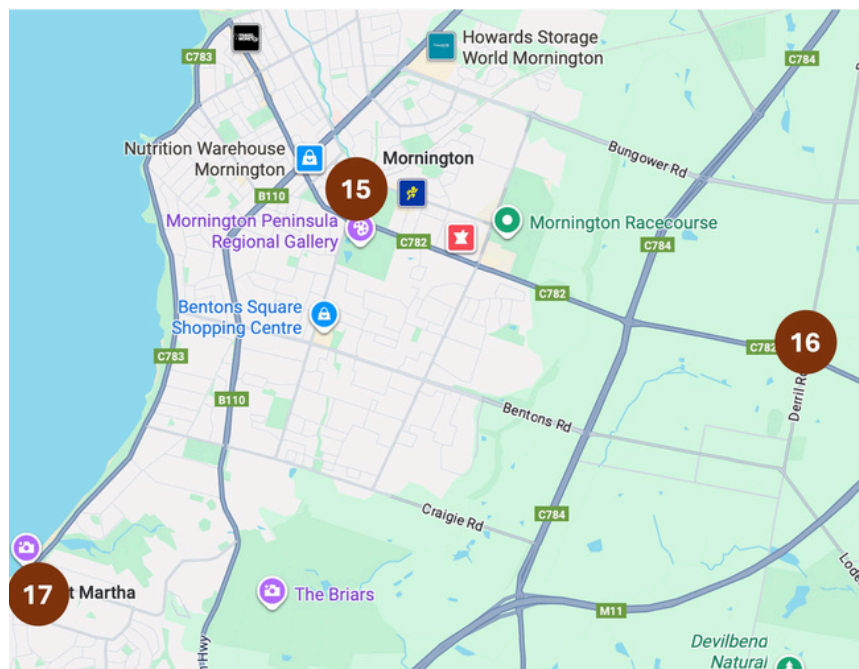

[@oneoffpots](#)

Open Sat 8 Nov ONLY

8 Hatchling Studio *

Toni Roberts
36B Highett Rd, Hampton
0413 455 414

[@hatchling_studio](#)

Open Sat 8 Nov ONLY

9 Anne Riggs Studio + Harry Kyriakou Design *

Anne Riggs & Harry Kyriakou
7 Sterling Ave, Highett
Harry: 0422 951 363 [@harry_kyriakou_design](#)

Anne: 0417 526 636 [@anneriggart](#)

Open Sat 8 & Sun 9 Nov

*Southside Clay Trail

<https://imoanalytics.wixsite.com/southsideclaytrail>

10 Jill Symes Ceramic Studio *

Jill Symes
51 Sims St, Sandringham
0457 225 455