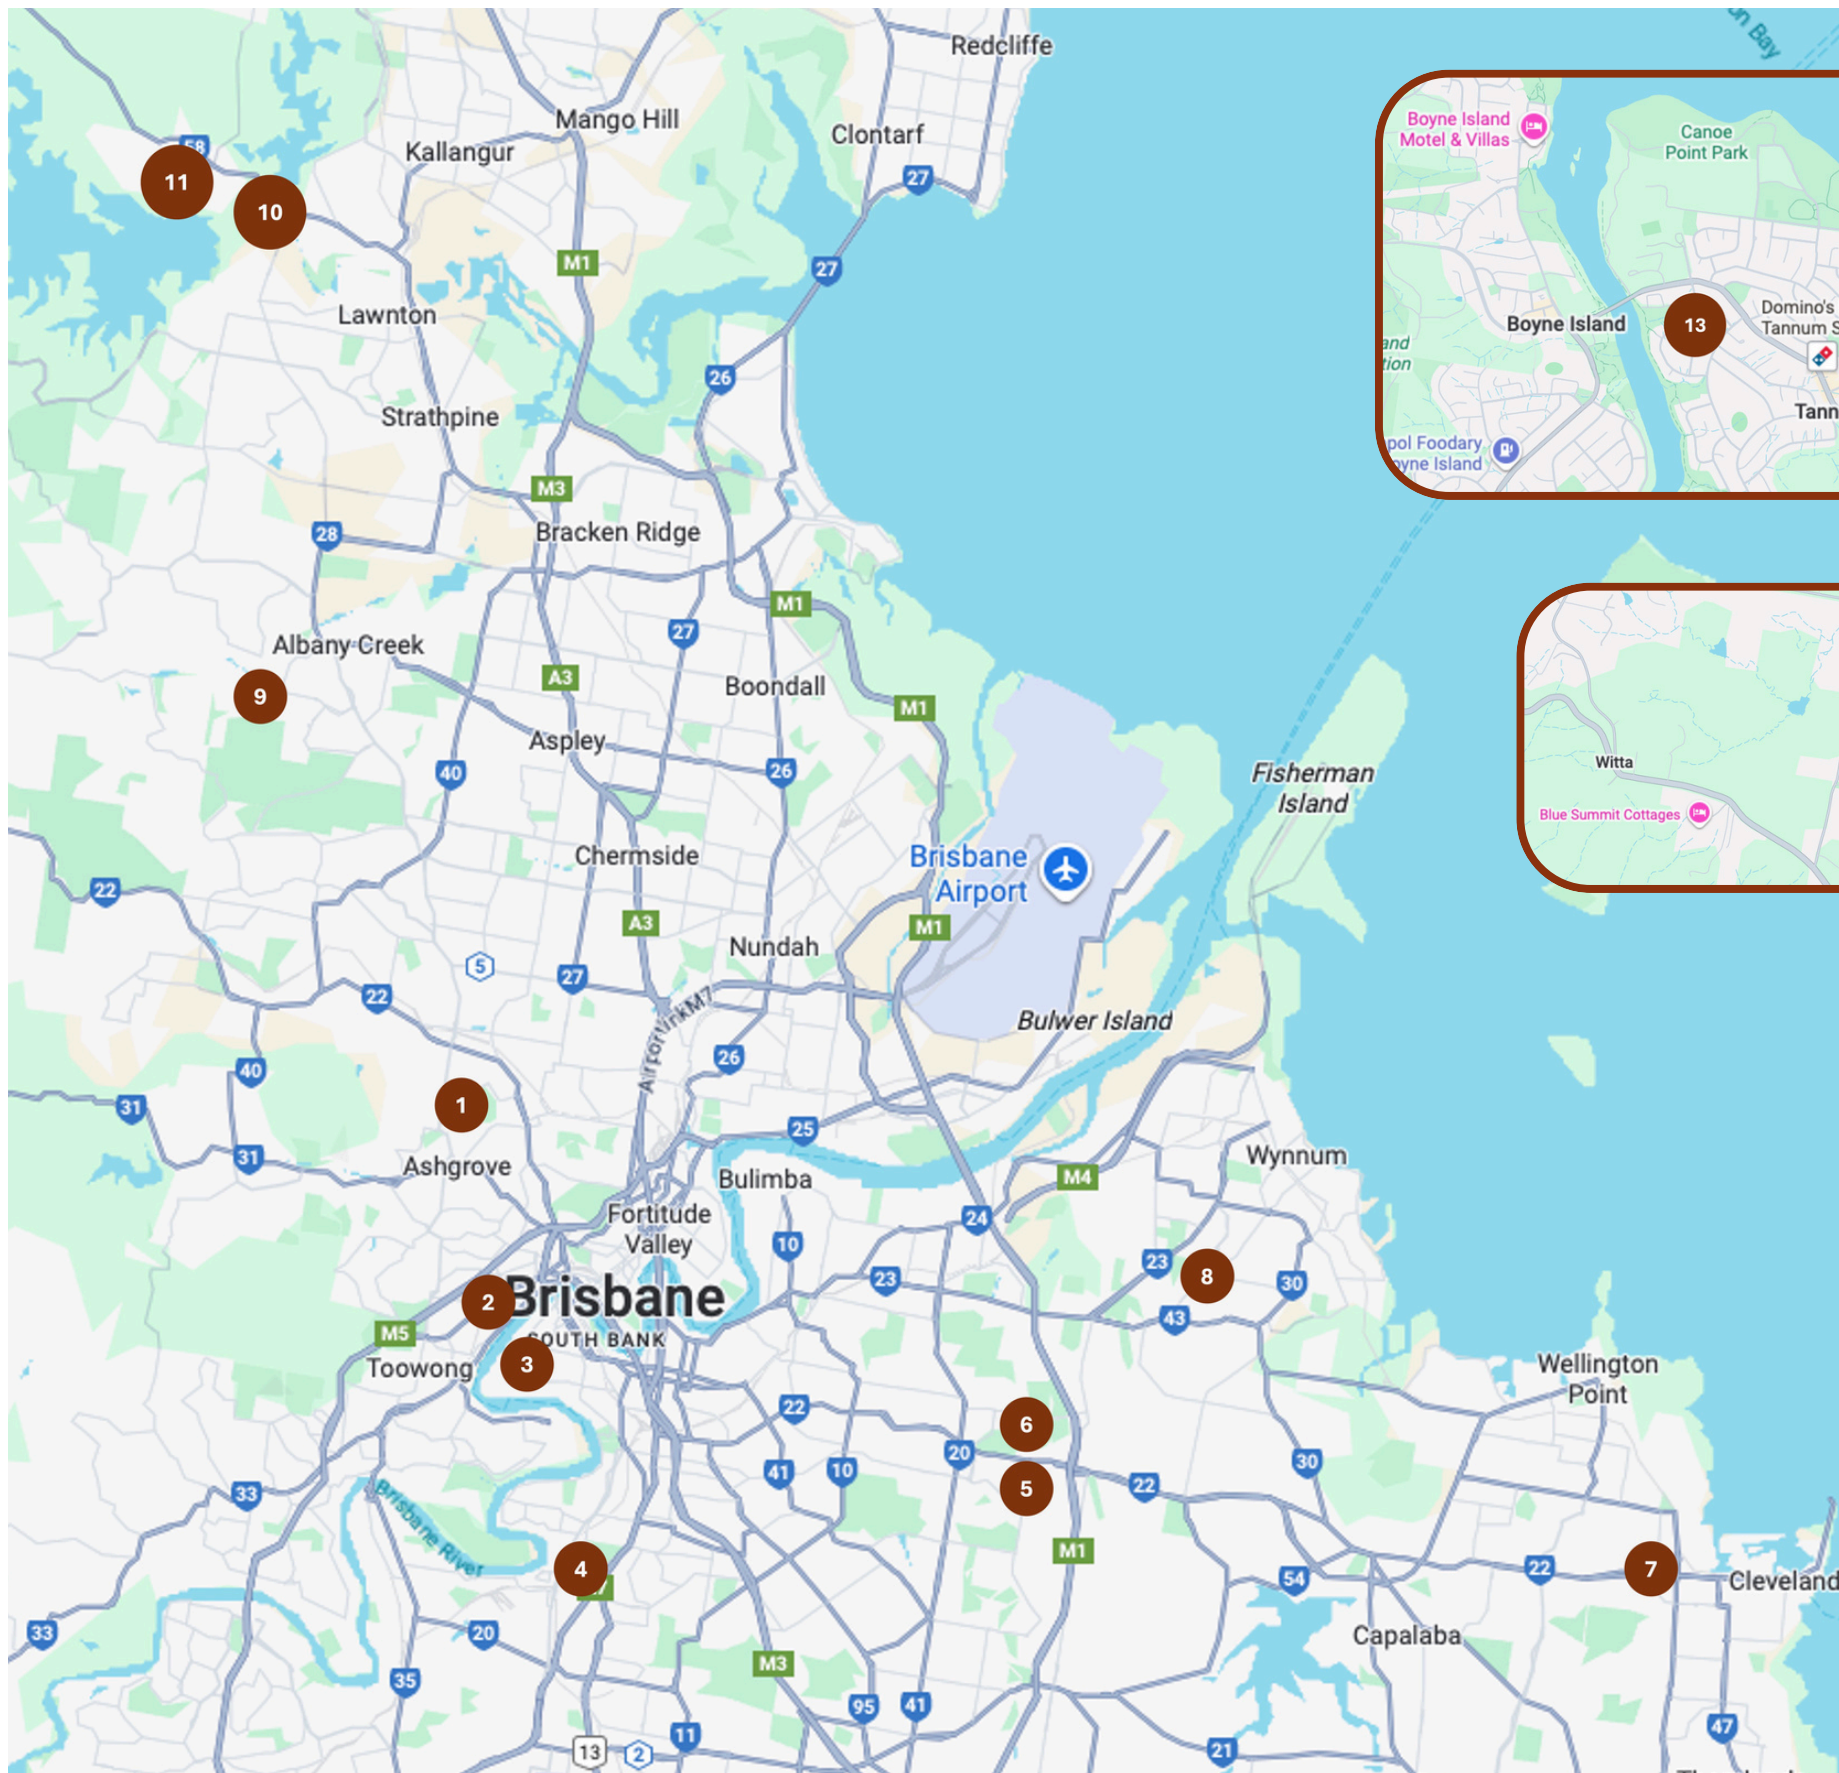

SCAN TO DISCOVER MORE ABOUT THE STUDIOS

Queensland: Brisbane, Moreton Bay, Sunshine Coast & Gladstone Region

10 North Pine Potters

901 Dayboro Rd, Old Petrie Town, Whiteside
0420 568 846

[@northpine_potters](#)