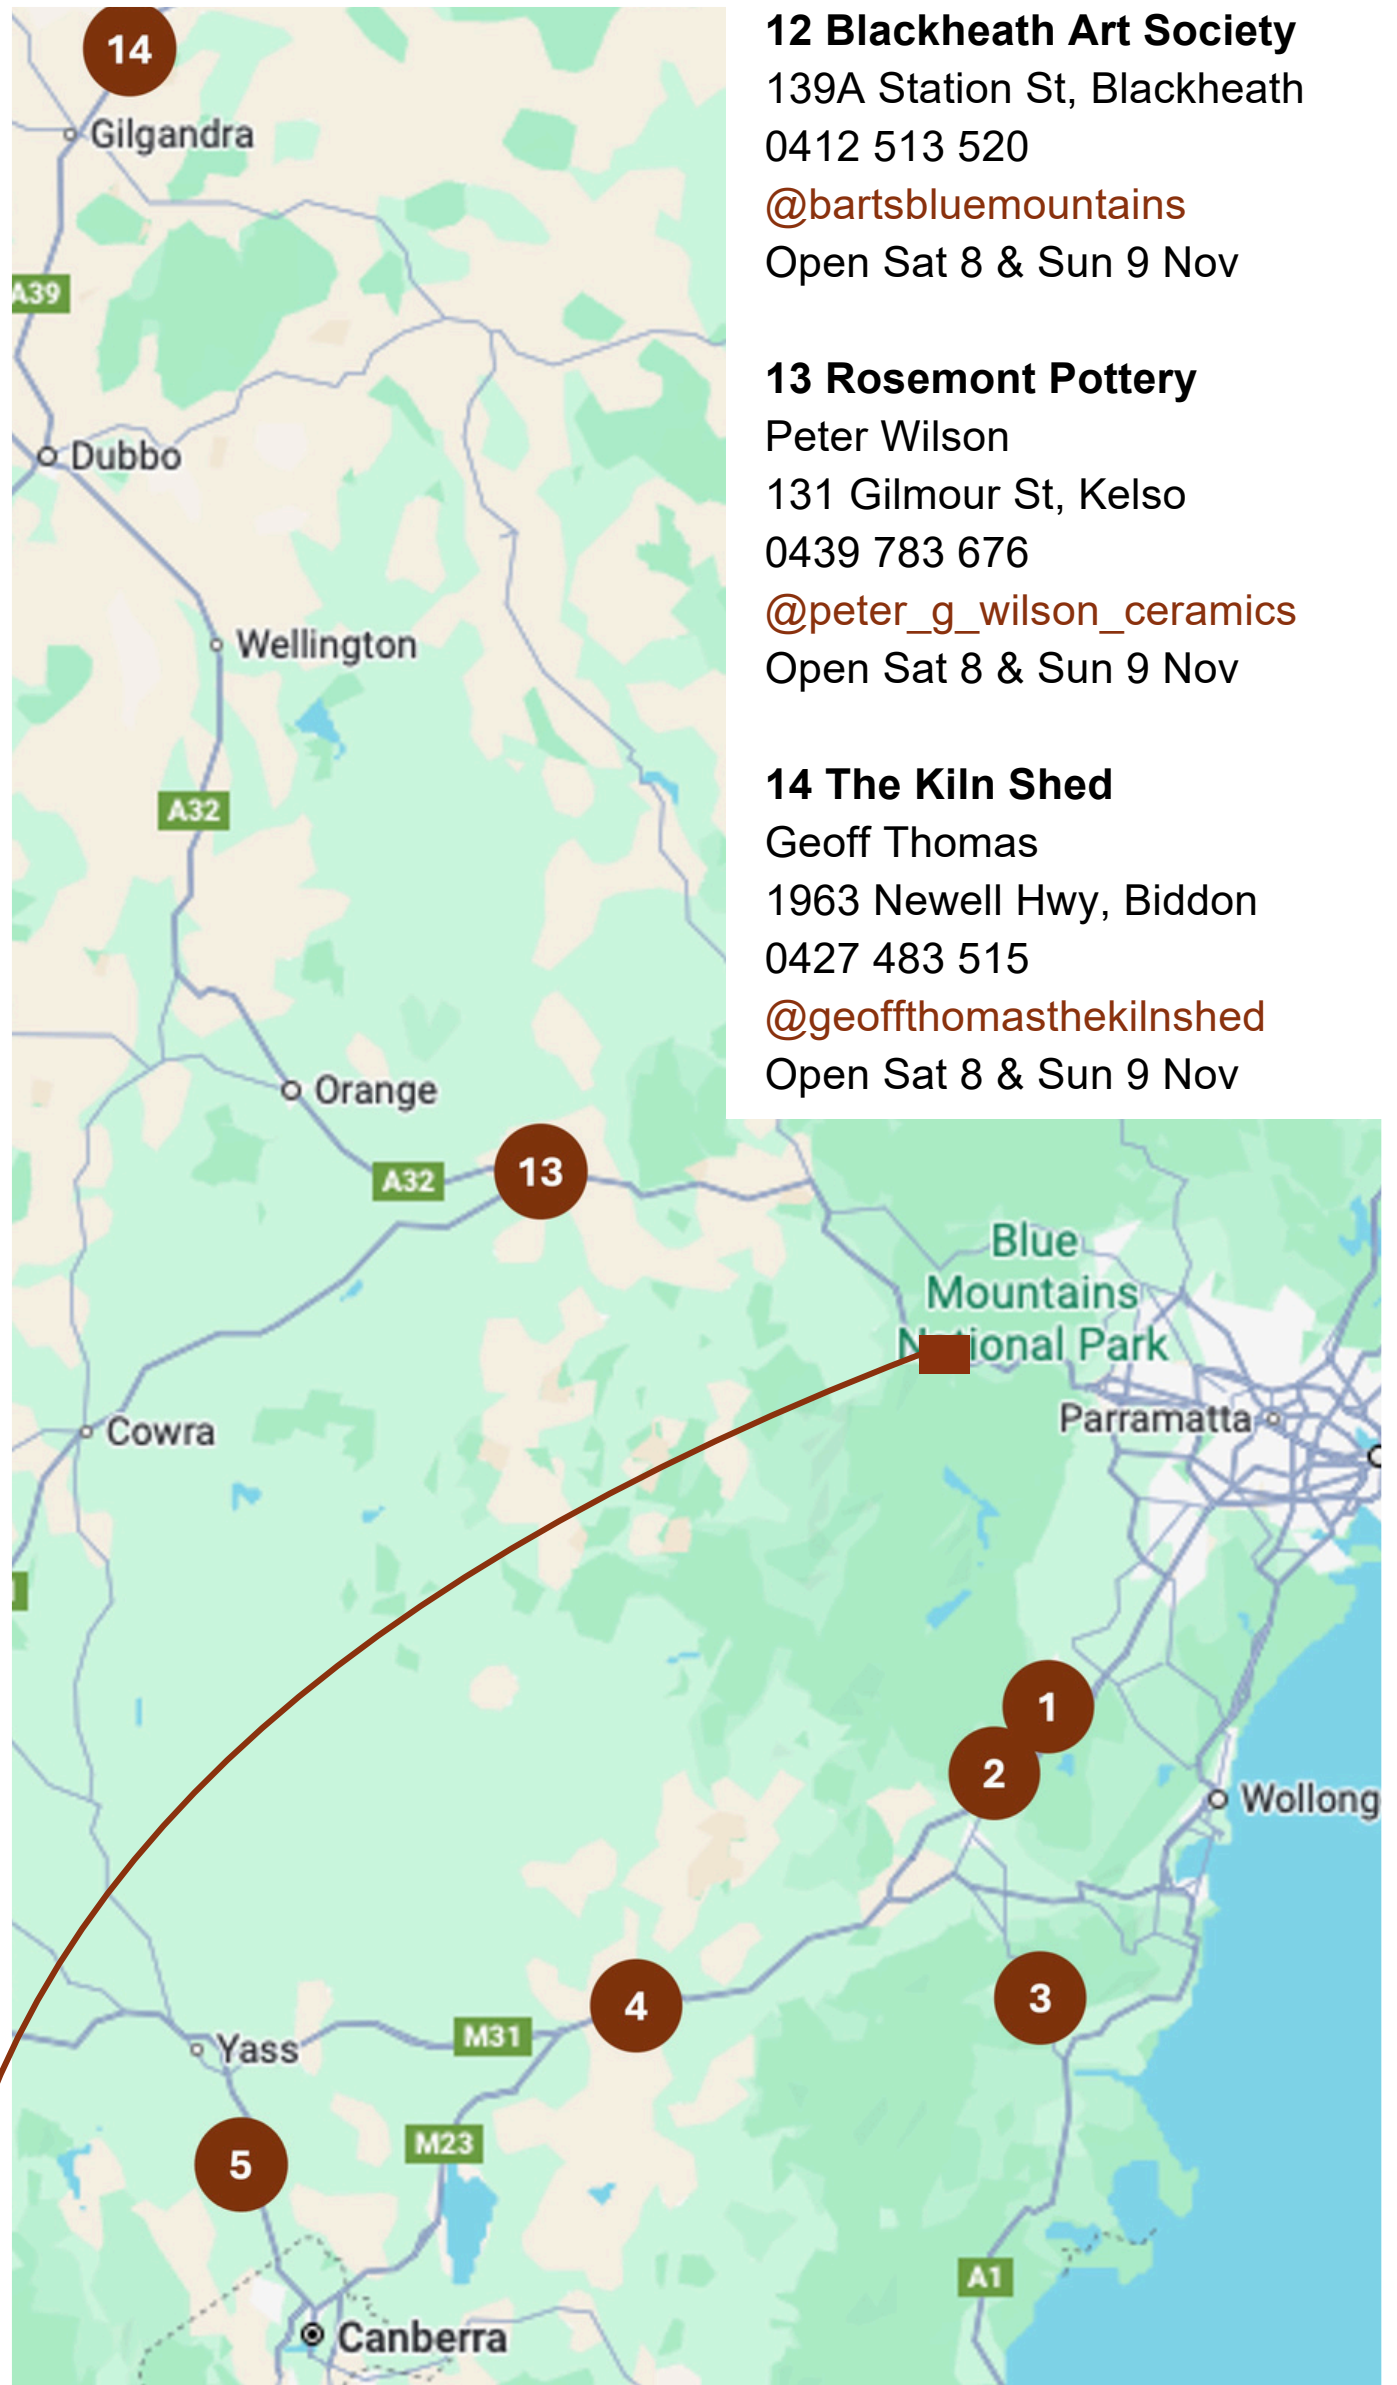

14 The Kiln Shed

Geoff Thomas
1963 Newell Hwy, Biddon
0427 483 515
[@geoffthomasthekilnshed](https://www.instagram.com/geoffthomasthekilnshed)
Open Sat 8 & Sun 9 Nov

11 Wayfinding Studio at Wild Valley Art Park