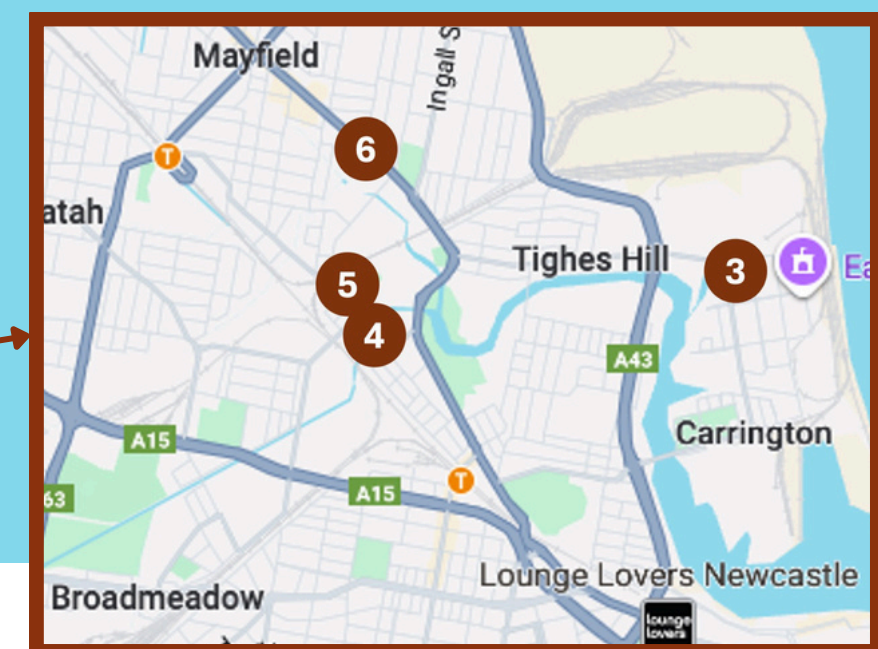

The Australian Ceramics Association acknowledges the Traditional Custodians of Country throughout Australia and First Nations peoples connections to land, sea and community. We pay our respects to Elders past, present, and emerging and to all Aboriginal and Torres Strait Islanders who engage with the Association, our events, and our programs.

An initiative of The Australian Ceramics Association and its passionate members.