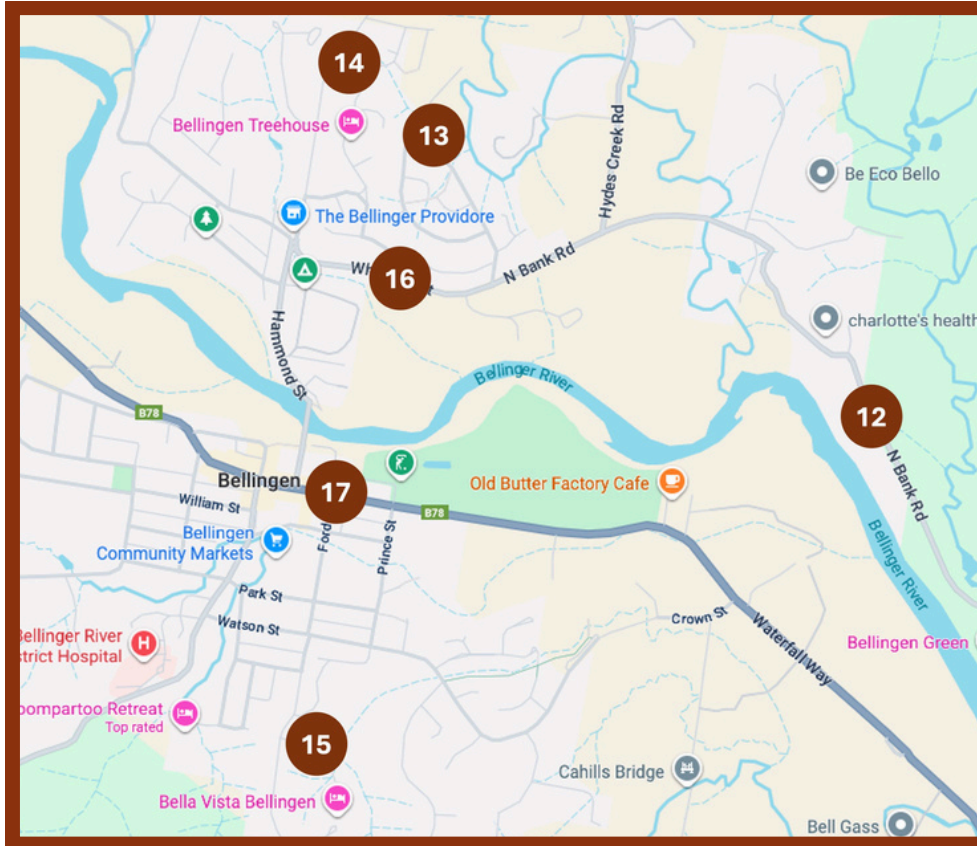

5 Clay Room
Kim Long
91 Chinchin St, Block O, Tighes Hill
0439 475 395
[@clayroomtigheshill](#)
Open Sat 8 Nov ONLY

6 Mahalia Ceramics + Ramona Raven Ceramics
Mahalia Rose Leckner & Ramona Raven
1/1 George St, The Soap Factory, Mayfield East
Mahalia: 0468 664 737 [@mahalia_ceramics_](#)
Ramona: 0450 445 467 [@ramona__raven](#)
Open Sat 8 Nov ONLY

7 Sharyn Lowe Pottery
Sharyn Lowe
58 Close St, Morpeth
0432 471 101
[@sharynlowepottery](#)
Open Sat 8 & Sun 9 Nov

8 The Pottery Nest
Janette Bickley
38 Cove Blvd, North Arm Cove
0408 116 760
[@bickleyjenny](#)
Open Sat 8 & Sun 9 Nov

9 Dollys Flat Studio
Steve Williams
317 Kardinia Rd, Dollys Flat
0437 869 037
[@stevewilliams3d](#)
Open Sat 8 & Sun 9 Nov

10 Pipers Creek Pottery
Temmina Kuijpers
44 Old Pipers Creek Rd, Dondingalong
0491 628 961
[@piperscreekpottery](#)
Open Sat 8 & Sun 9 Nov

11 Luke's Studio
Luke Ford
31 Pitt St, Coffs Harbour
0452 514 359
[@lukes_studio](#)
Open Sat 8 & Sun 9 Nov

12 Bellingen Riverside Pottery Studio
Jane Northway
224 North Bank Rd, Bellingen
0415 123 221
[@northwayjane](#)
Open Sat 8 & Sun 9 Nov

18 Allan's Art Woolgoolga
Allan Casey
6 High St, Woolgoolga
0417 697 700
[@allansartwoolgoolga](#)
Open Sat 8 & Sun 9 Nov

13 Gloria Malone Ceramics
Gloria Malone
32 McCristal Dr, Bellingen
0427 006 858
[@gloriamaloneceramics](#)
Open Sat 8 & Sun 9 Nov

14 Dubravka Sabljak
41 Lyon St, Bellingen
0404 493 969
[@mud_and_soul_by_dirty_fingers](#)
Open Sat 8 & Sun 9 Nov

15 Reanne Brewin Ceramics
Reanne Brewin
9 Lucas Ave, Bellingen
0432 182 731
[@reanne_brewin_ceramics](#)
Open Sat 8 & Sun 9 Nov

16 Clare Danby
92 Wheatley St, Bellingen
0448 087 757
[@clay.danby](#)
Open Sat 8 Nov ONLY

17 Bellingen Potters Collective
Kylie Loebel
Shop 1/25-27 Hyde St, Bellingen
0402 042 256
[@bellingenpotterscollective](#)
Open Sat 8 & Sun 9 Nov