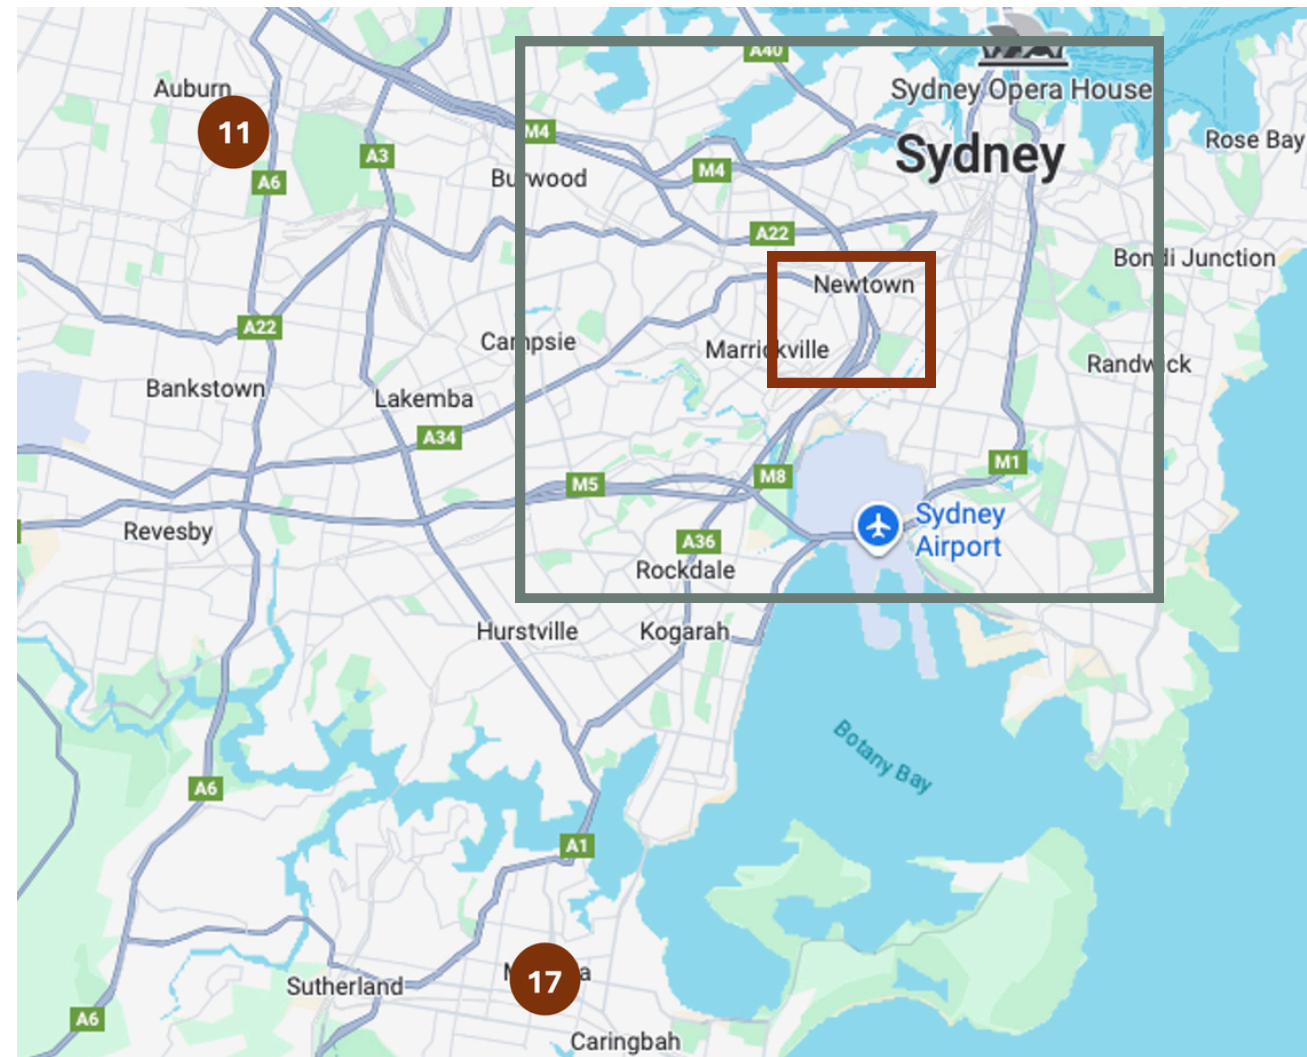

Australian Ceramics Open Studios

Sat 8 + Sun 9 NOV 2025

Ceramic artists and potters open their studios to give visitors a glimpse into their practice and a chance to buy a unique piece. Sat and/or Sun, 10am – 4pm.

SCAN TO DISCOVER MORE ABOUT THE STUDIOS

New South Wales 1: Inner & Southern Sydney