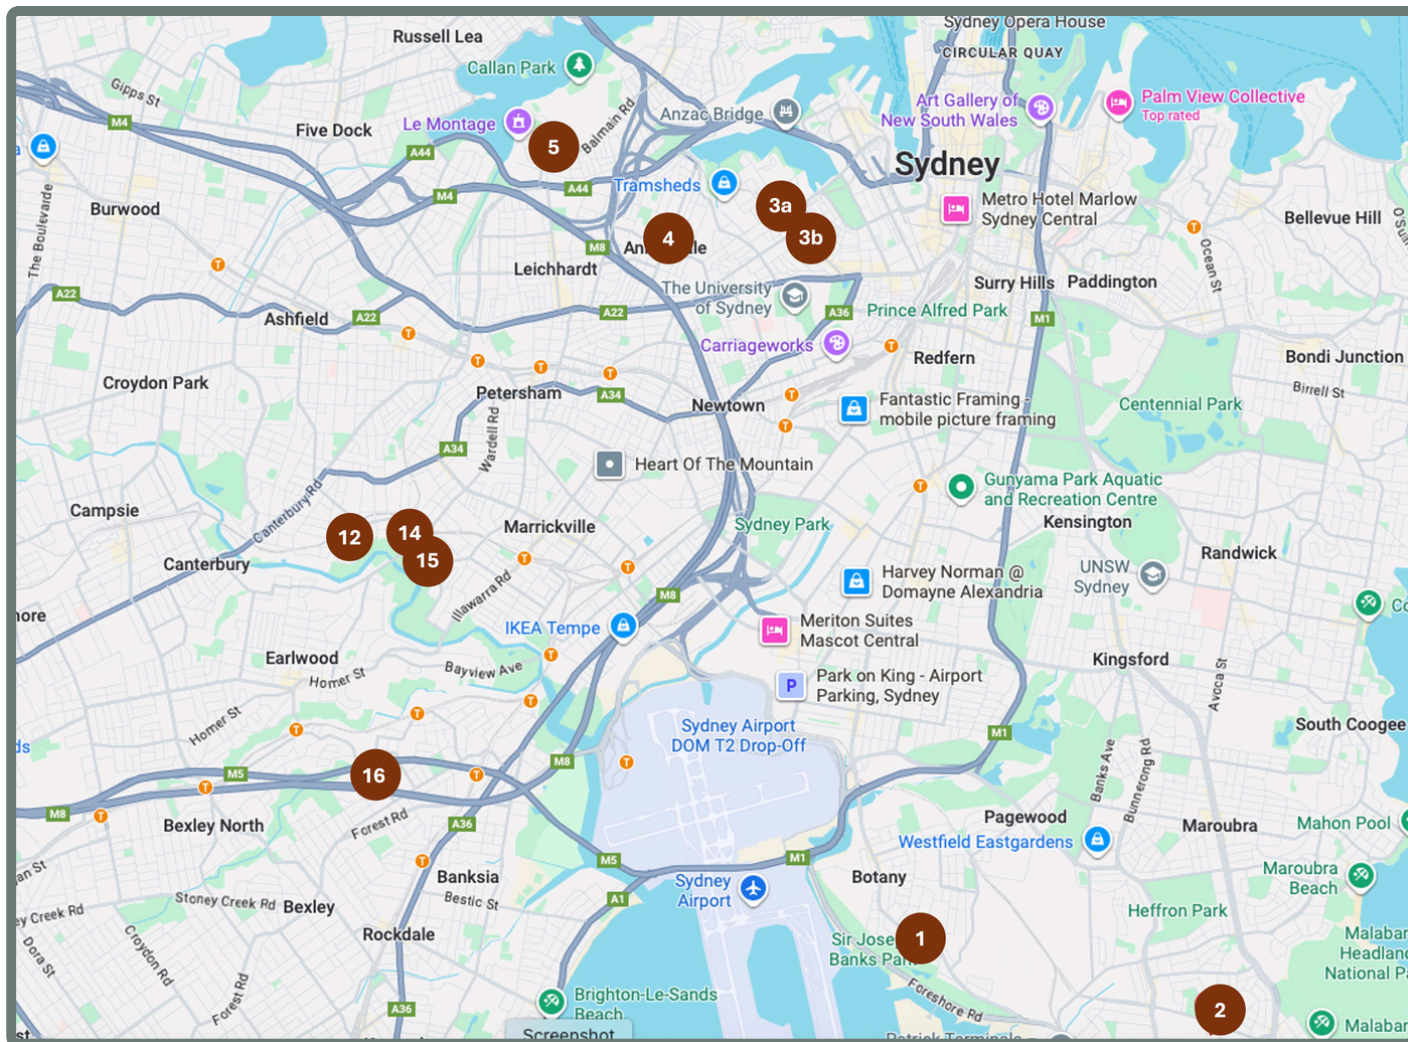

Australian Ceramics Open Studios

Sat 8 + Sun 9 NOV 2025

Ceramic artists and potters open their studios to give visitors a glimpse into their practice and a chance to buy a unique piece. Sat and/or Sun, 10am – 4pm.

SCAN TO DISCOVER MORE ABOUT THE STUDIOS

New South Wales 1: Inner & Southern Sydney