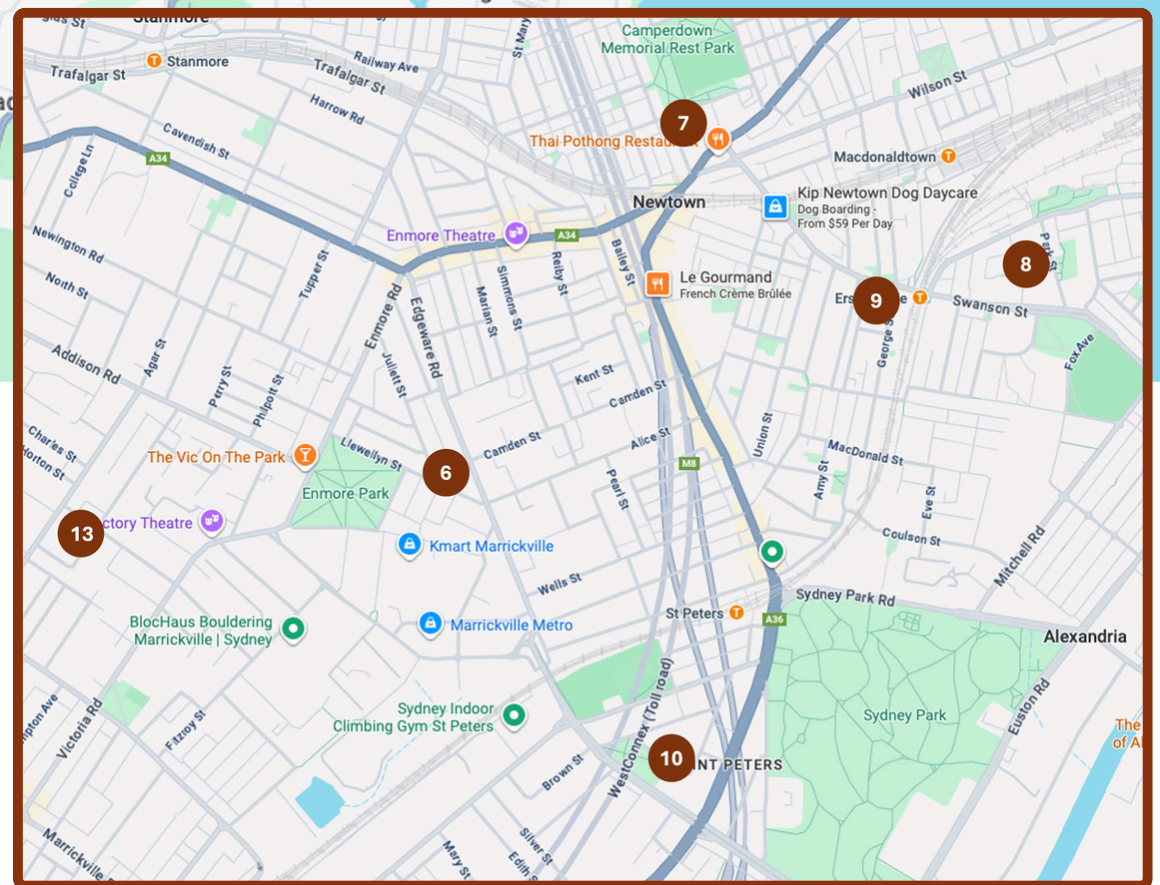

SCAN TO DISCOVER MORE ABOUT THE STUDIOS

New South Wales 1: Inner & Southern Sydney

1 Claypool
1605 Botany Rd, Block J, Botany
0422 392 502
[@claypoolgroup](#)
Open Sun 9 Nov ONLY

2 Elaine G With Love
Elaine Ang-Giraud
5 Caley St, Chifley
0458 852 942
[@elaine_g_with_love](#)
Open Sat 8 & Sun 9 Nov